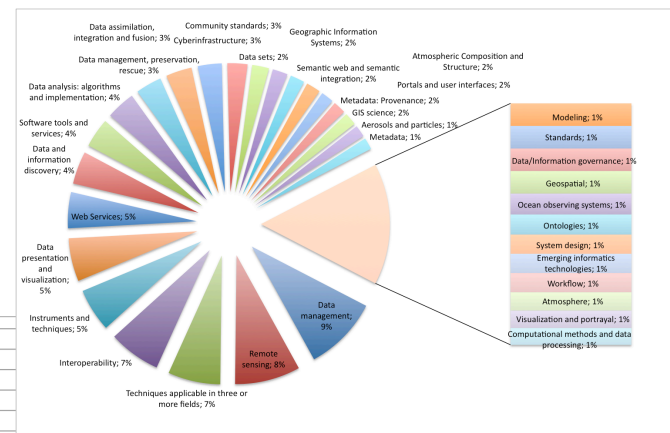

# ESIP Impact on AGU

Fall AGU IN Sessions

Spring AGU IN Sessions

■ All Presenters  
■ ESIP Attendees

■ All Presenters  
■ ESIP Attendees

## Percentage of AGU IN authors who also attended ESIP

Percentage of AGU IN authors who also attended ESIP has steadily increased year after year

International travel may have limited participation these years. 2007 meeting was in Acapulco, Mexico while 2010 meeting held in Foz do Iguassu, Brazil

## ESIP Areas of Expertise\*

\* As determined by AGU keyword usage

Specific Areas of Expertise (minimum 20 uses)