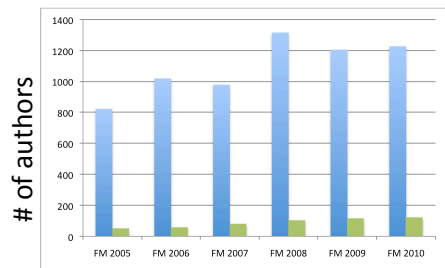

# ESIP Impact on AGU

Fall AGU IN Sessions

Spring AGU IN Sessions

■ All Presenters  
■ ESIP Attendees

■ All Presenters  
■ ESIP Attendees

## Percentage of AGU IN authors who also attended ESIP

Percentage of AGU IN authors who also attended ESIP has steadily increased year after year

International travel may have limited participation these years. 2007 meeting was in Acapulco, Mexico while 2010 meeting held in Foz do Iguassu, Brazil